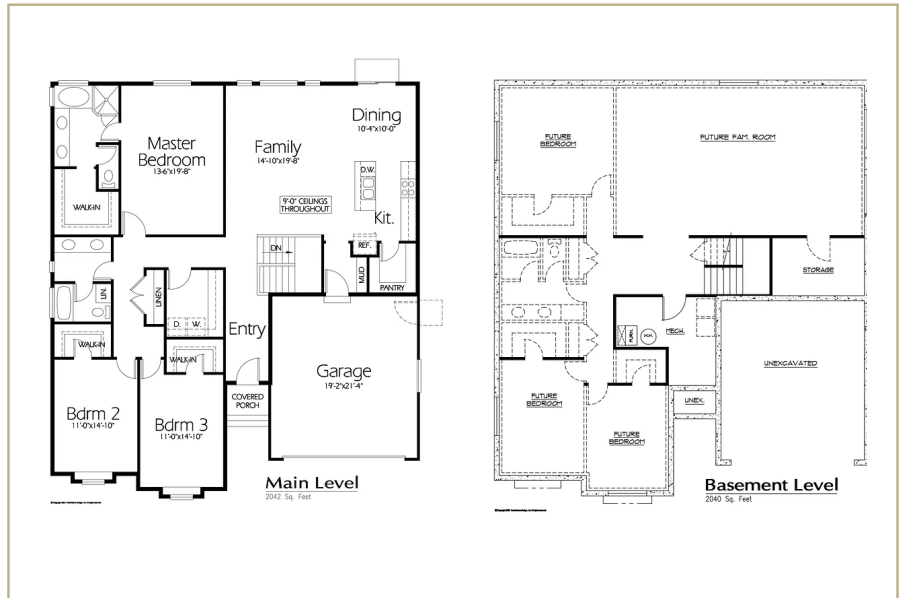

RIVERBEND

THE SILOS COMMUNITY

\$759,250 - \$789,250

PROPERTY SPECS

- 3 Bedrooms
- 2 Bathrooms
- 2,042 Finished SqFt
- 4,082 Total SqFt

ALICIA MADSEN
 REALTOR
 801-440-6280
 alicia.madsen91@gmail.com

CENTURY 21 Everest
 Each Office Is Independently Owned and Operated.